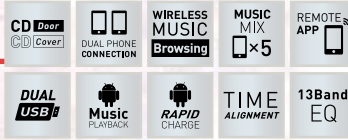

BLUETOOTH

KDC-BT73DAB

DAB Tuner / Bluetooth / iPod / USB / CD Receiver

KDC-BT53U

Bluetooth / iPod / USB / CD Receiver

KDC-X7100DAB

DAB Tuner / Bluetooth / iPod / USB / CD Receiver

KDC-BT710DAB